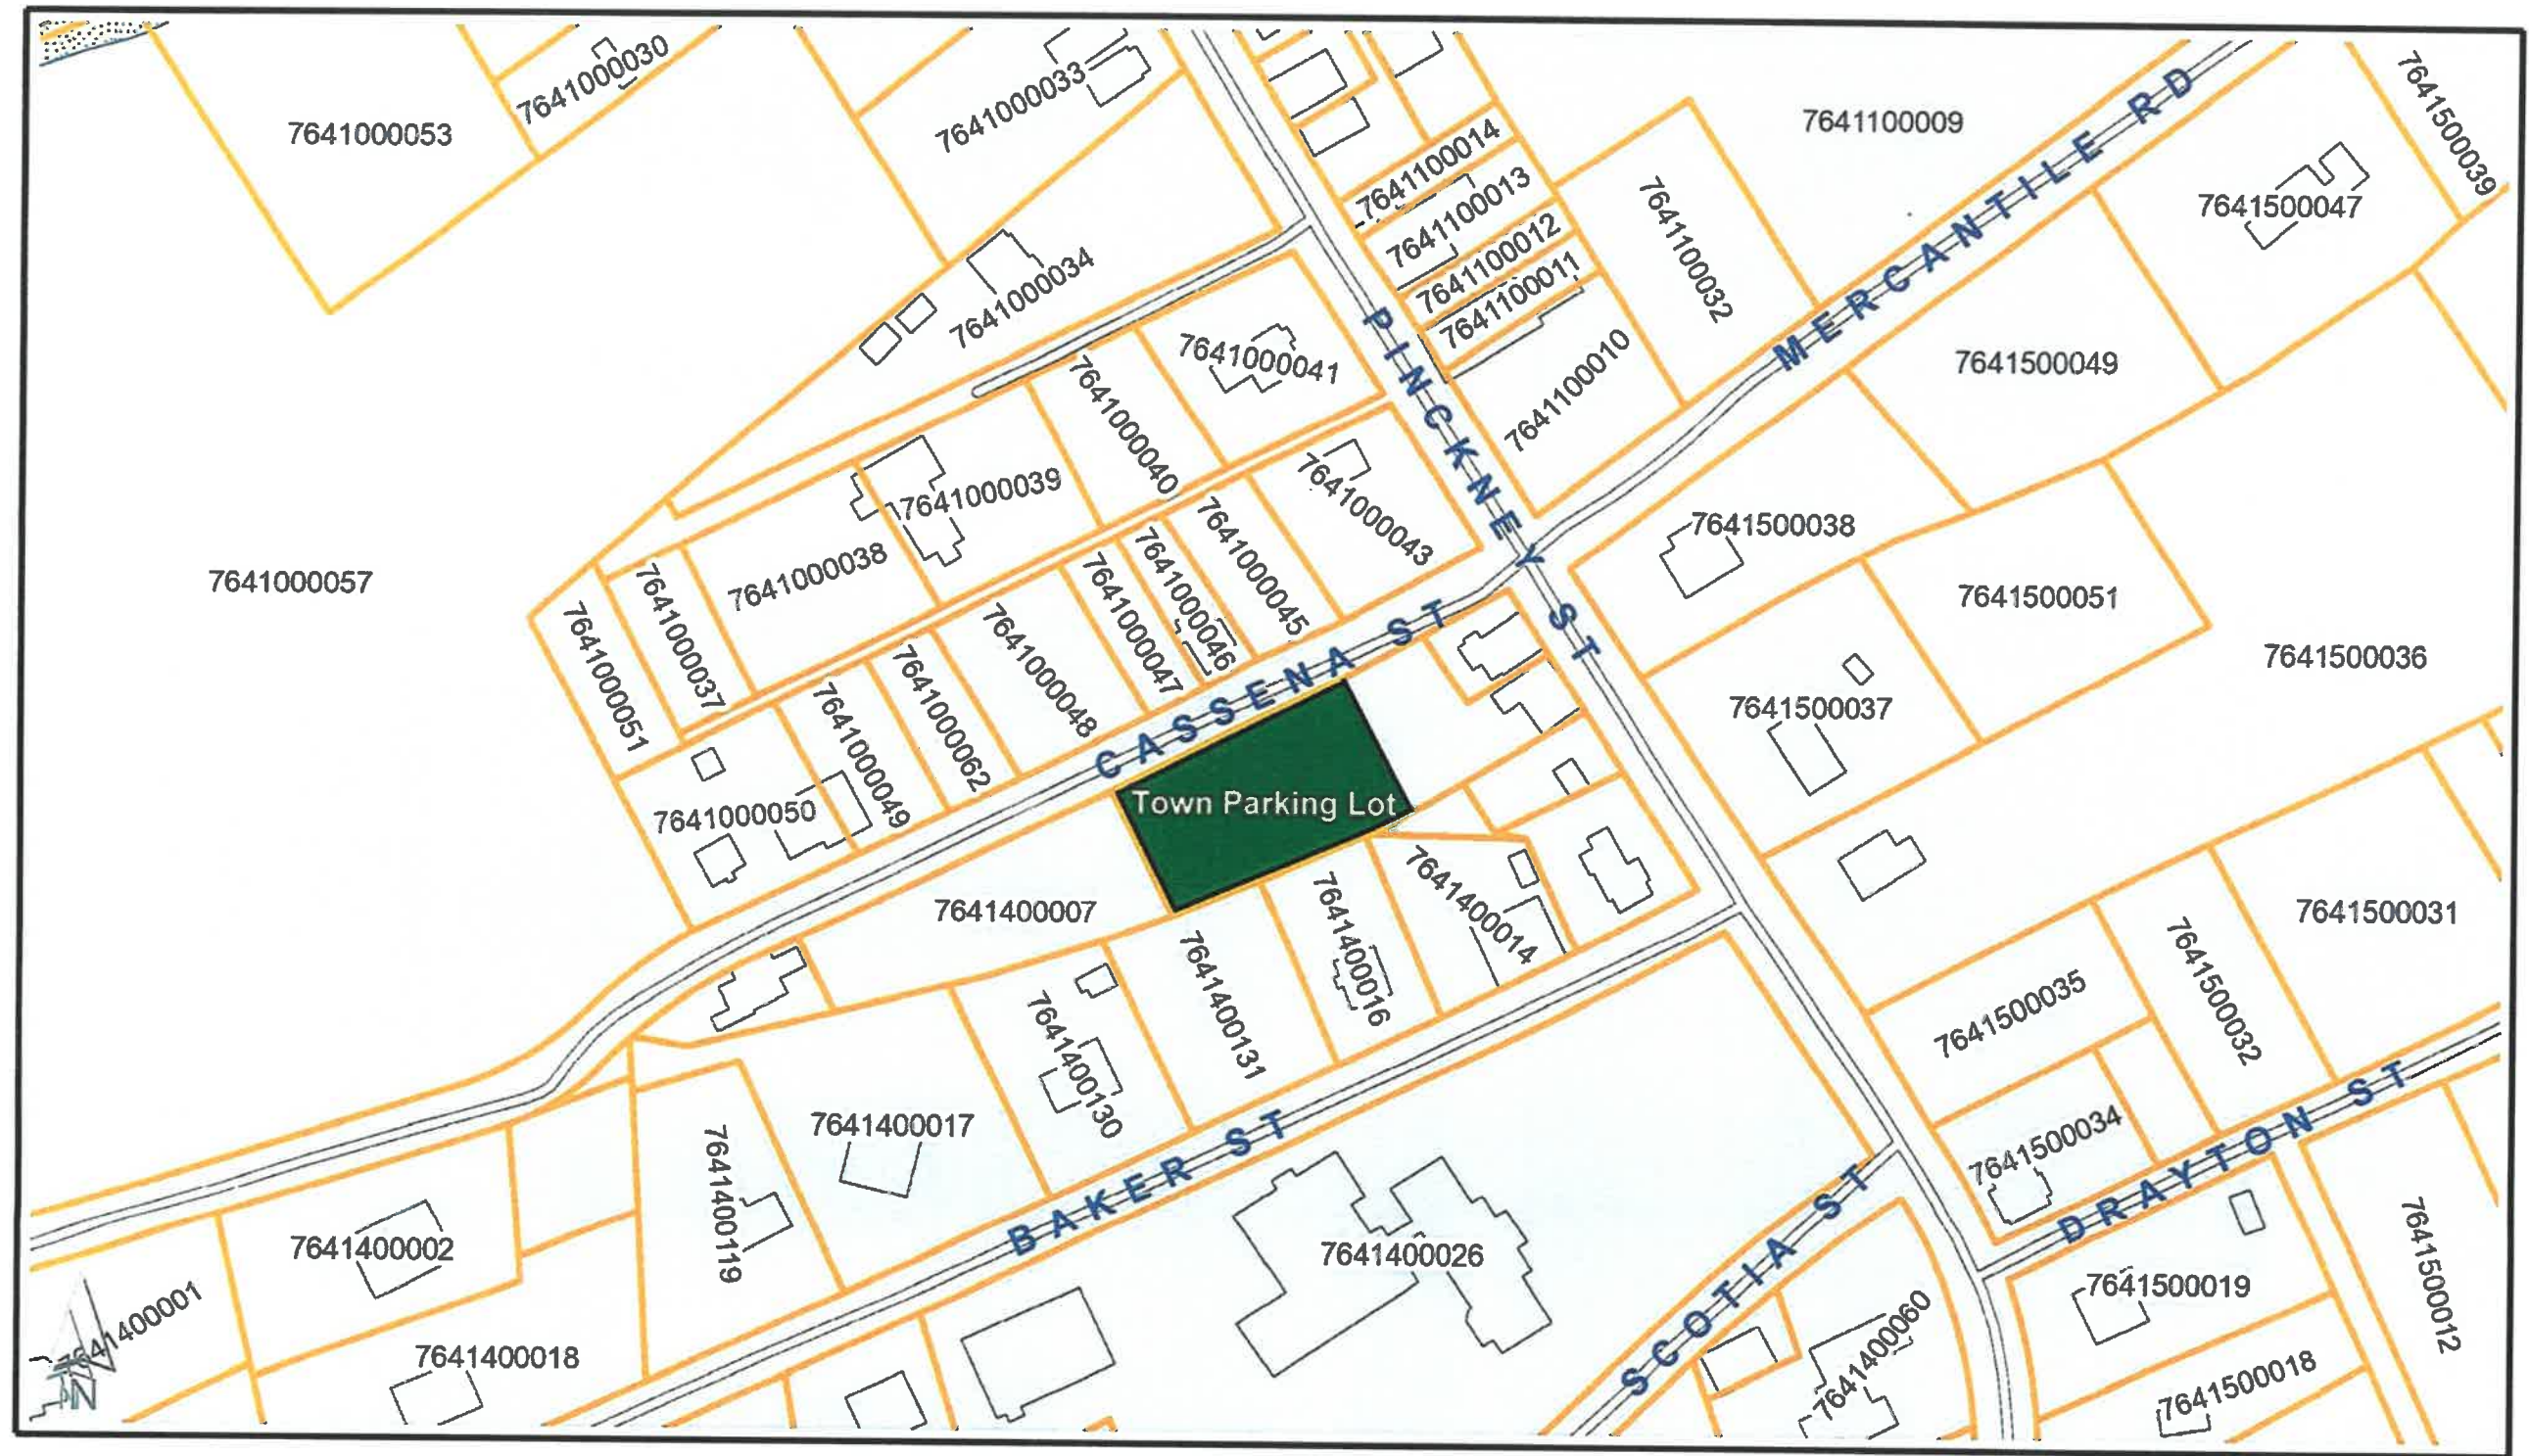

Author: Charleston County SC
Date: 3/10/2016

Dearhead Oak and Memorial Parks

Note: The Charleston County makes every effort possible to produce the most accurate information. The layers contained in the map service are for information purposes only. The Charleston County makes no warranty, express or implied, nor any guaranty as to the content, sequence, accuracy, timeliness or completeness of any of the information provided. The County explicitly disclaims all representations and warranties. The reader agrees to hold harmless the Charleston County for any cause of action and costs associated with any causes of action which may arise as a consequence of the County providing this information.

Author: Charleston County SC
Date: 3/7/2016

McClellanville Town Parking Lot

1 inch = 186 feet

Note: The Charleston County makes every effort possible to produce the most accurate information. The layers contained in the map service are for information purposes only. The Charleston County makes no warranty, express or implied, nor any guaranty as to the content, sequence, accuracy, timeliness or completeness of any of the information provided. The County explicitly disclaims all representations and warranties. The reader agrees to hold harmless the Charleston County for any cause of action and costs associated with any causes of action which may arise as a consequence of the County providing this information.