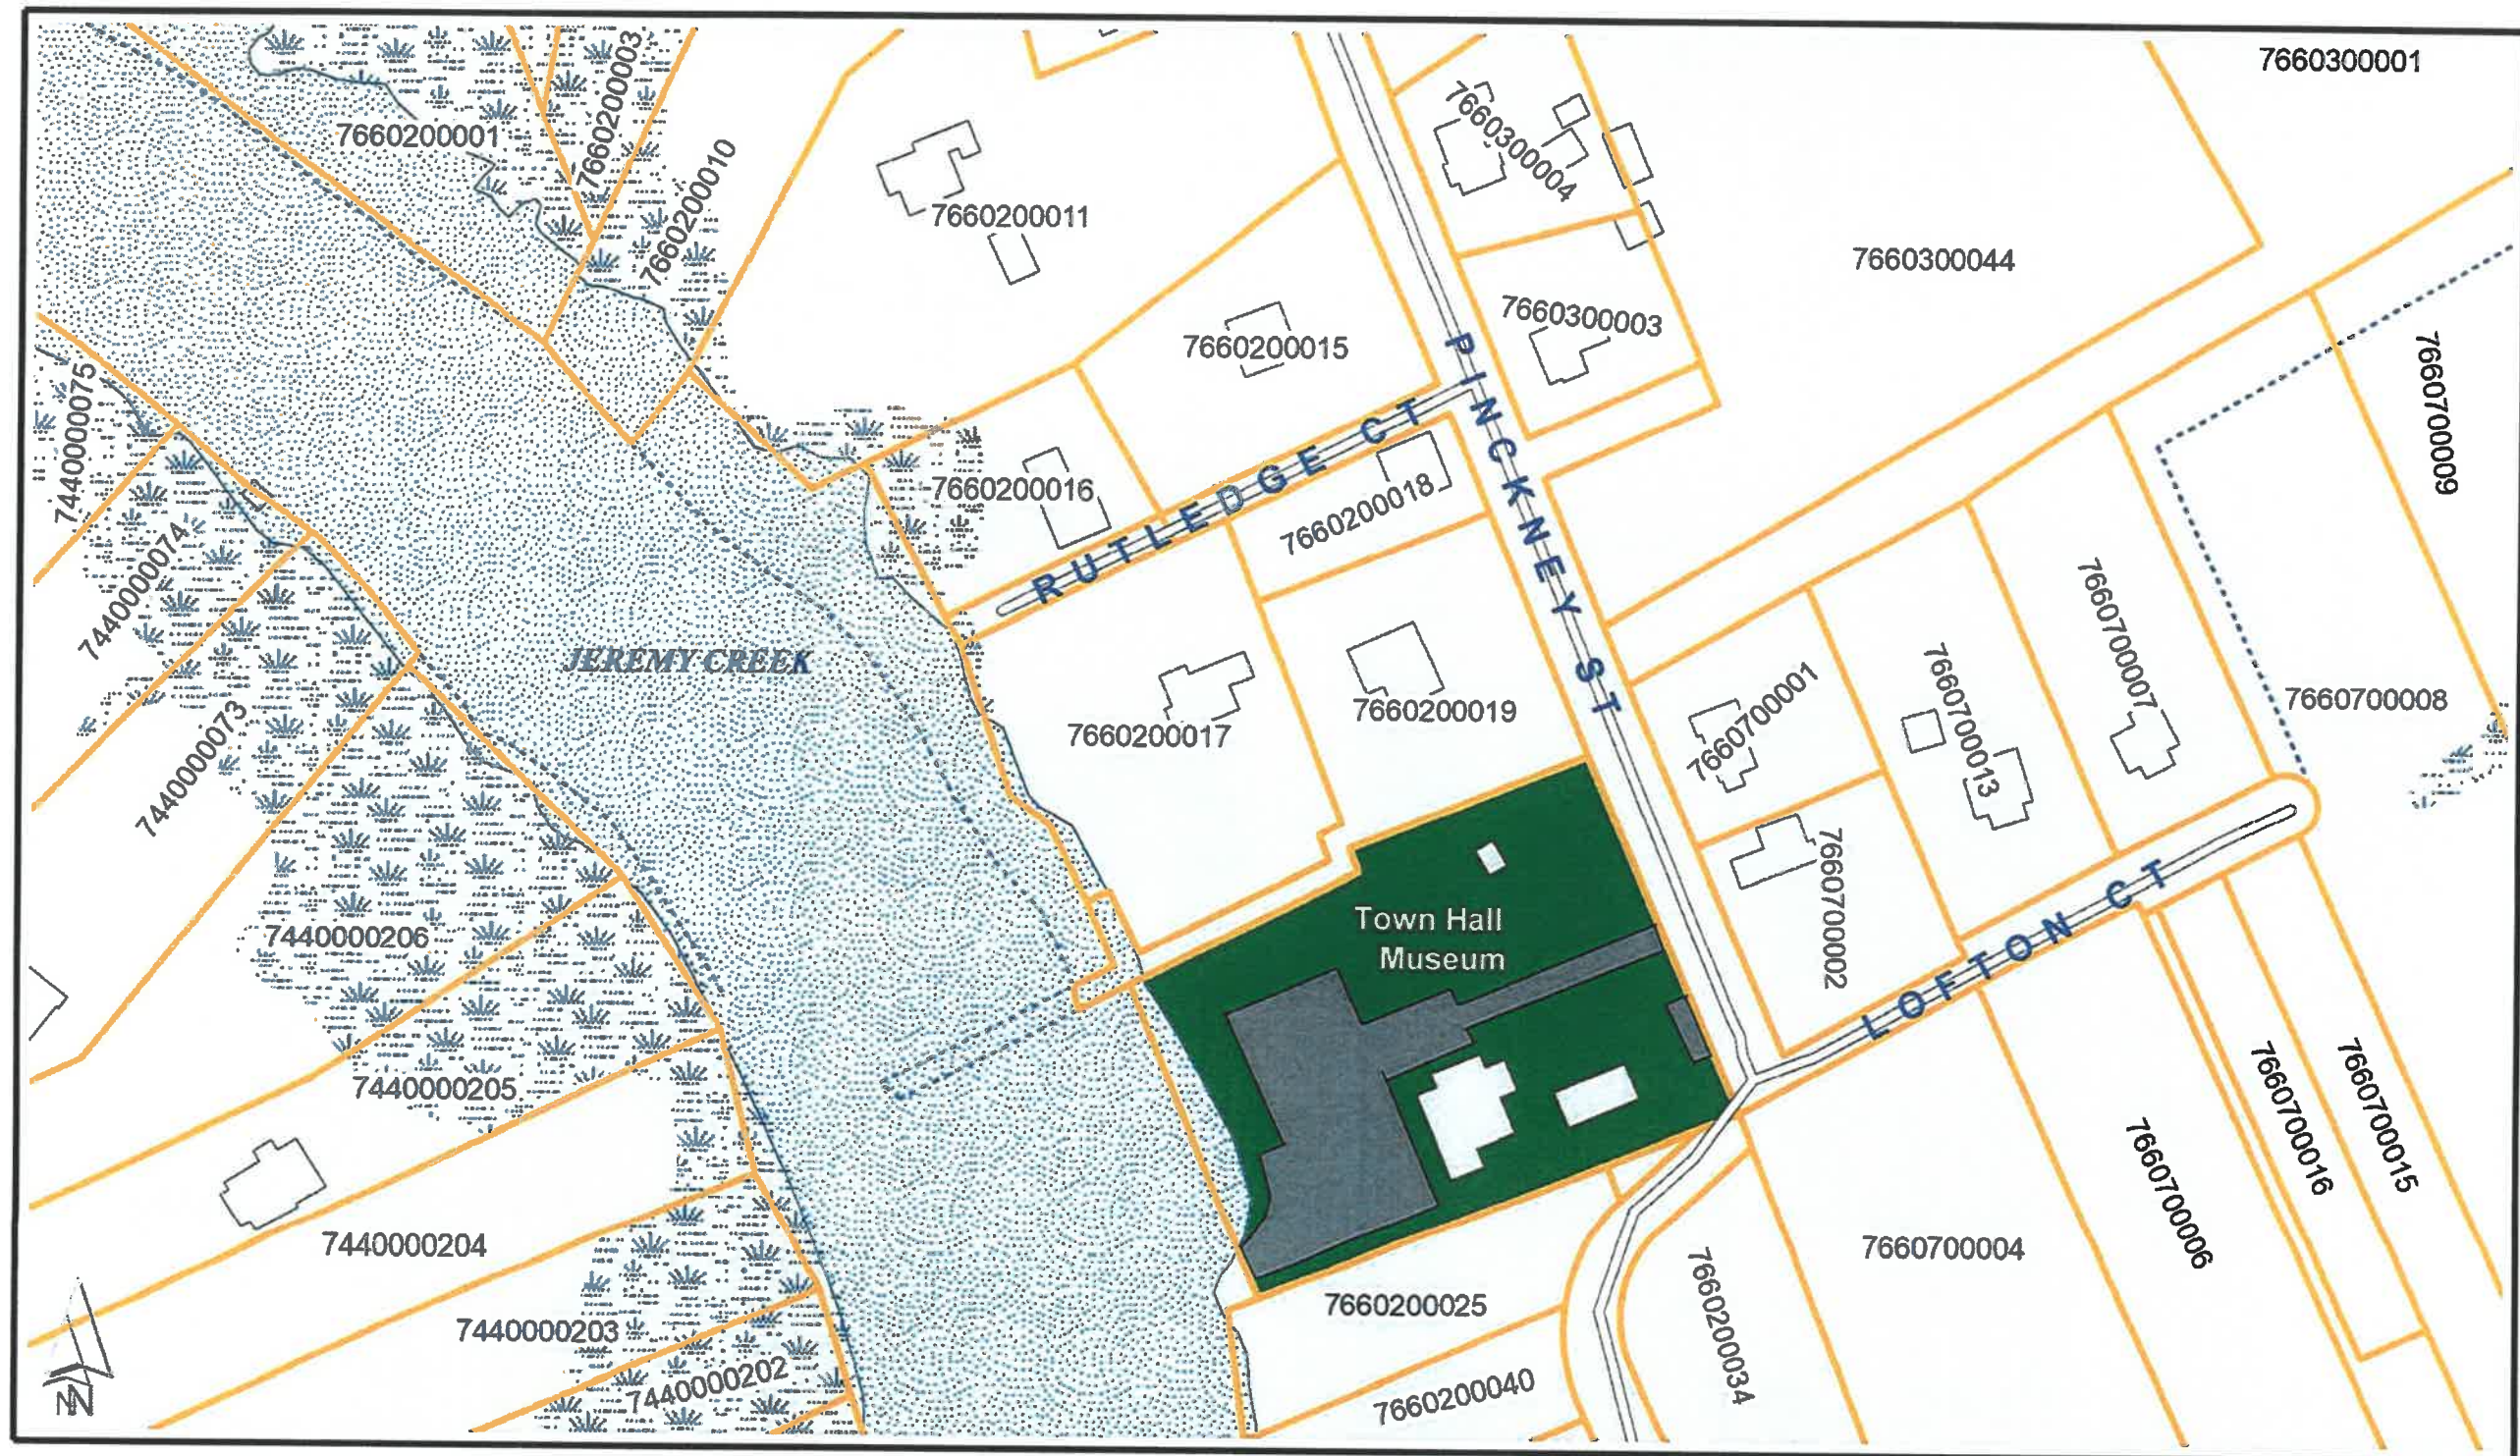

Author: Charleston County SC
Date: 3/7/2016

McClellanville Town Parking Lot

1 inch = 186 feet

Note: The Charleston County makes every effort possible to produce the most accurate information. The layers contained in the map service are for information purposes only. The Charleston County makes no warranty, express or implied, nor any guaranty as to the content, sequence, accuracy, timeliness or completeness of any of the information provided. The County explicitly disclaims all representations and warranties. The reader agrees to hold harmless the Charleston County for any cause of action and costs associated with any causes of action which may arise as a consequence of the County providing this information.

**CHARLESTON
COUNTY**
SOUTH CAROLINA

Author: Charleston County SC
Date: 3/7/2016

McClellanville Town Hall / Village Museum / Robert Ashley Boat Landing

Note: The Charleston County makes every effort possible to produce the most accurate information. The layers contained in the map service are for information purposes only. The Charleston County makes no warranty, express or implied, nor any guaranty as to the content, sequence, accuracy, timeliness or completeness of any of the information provided. The County explicitly disclaims all representations and warranties. The reader agrees to hold harmless the Charleston County for any cause of action and costs associated with any causes of action which may arise as a consequence of the County providing this information.