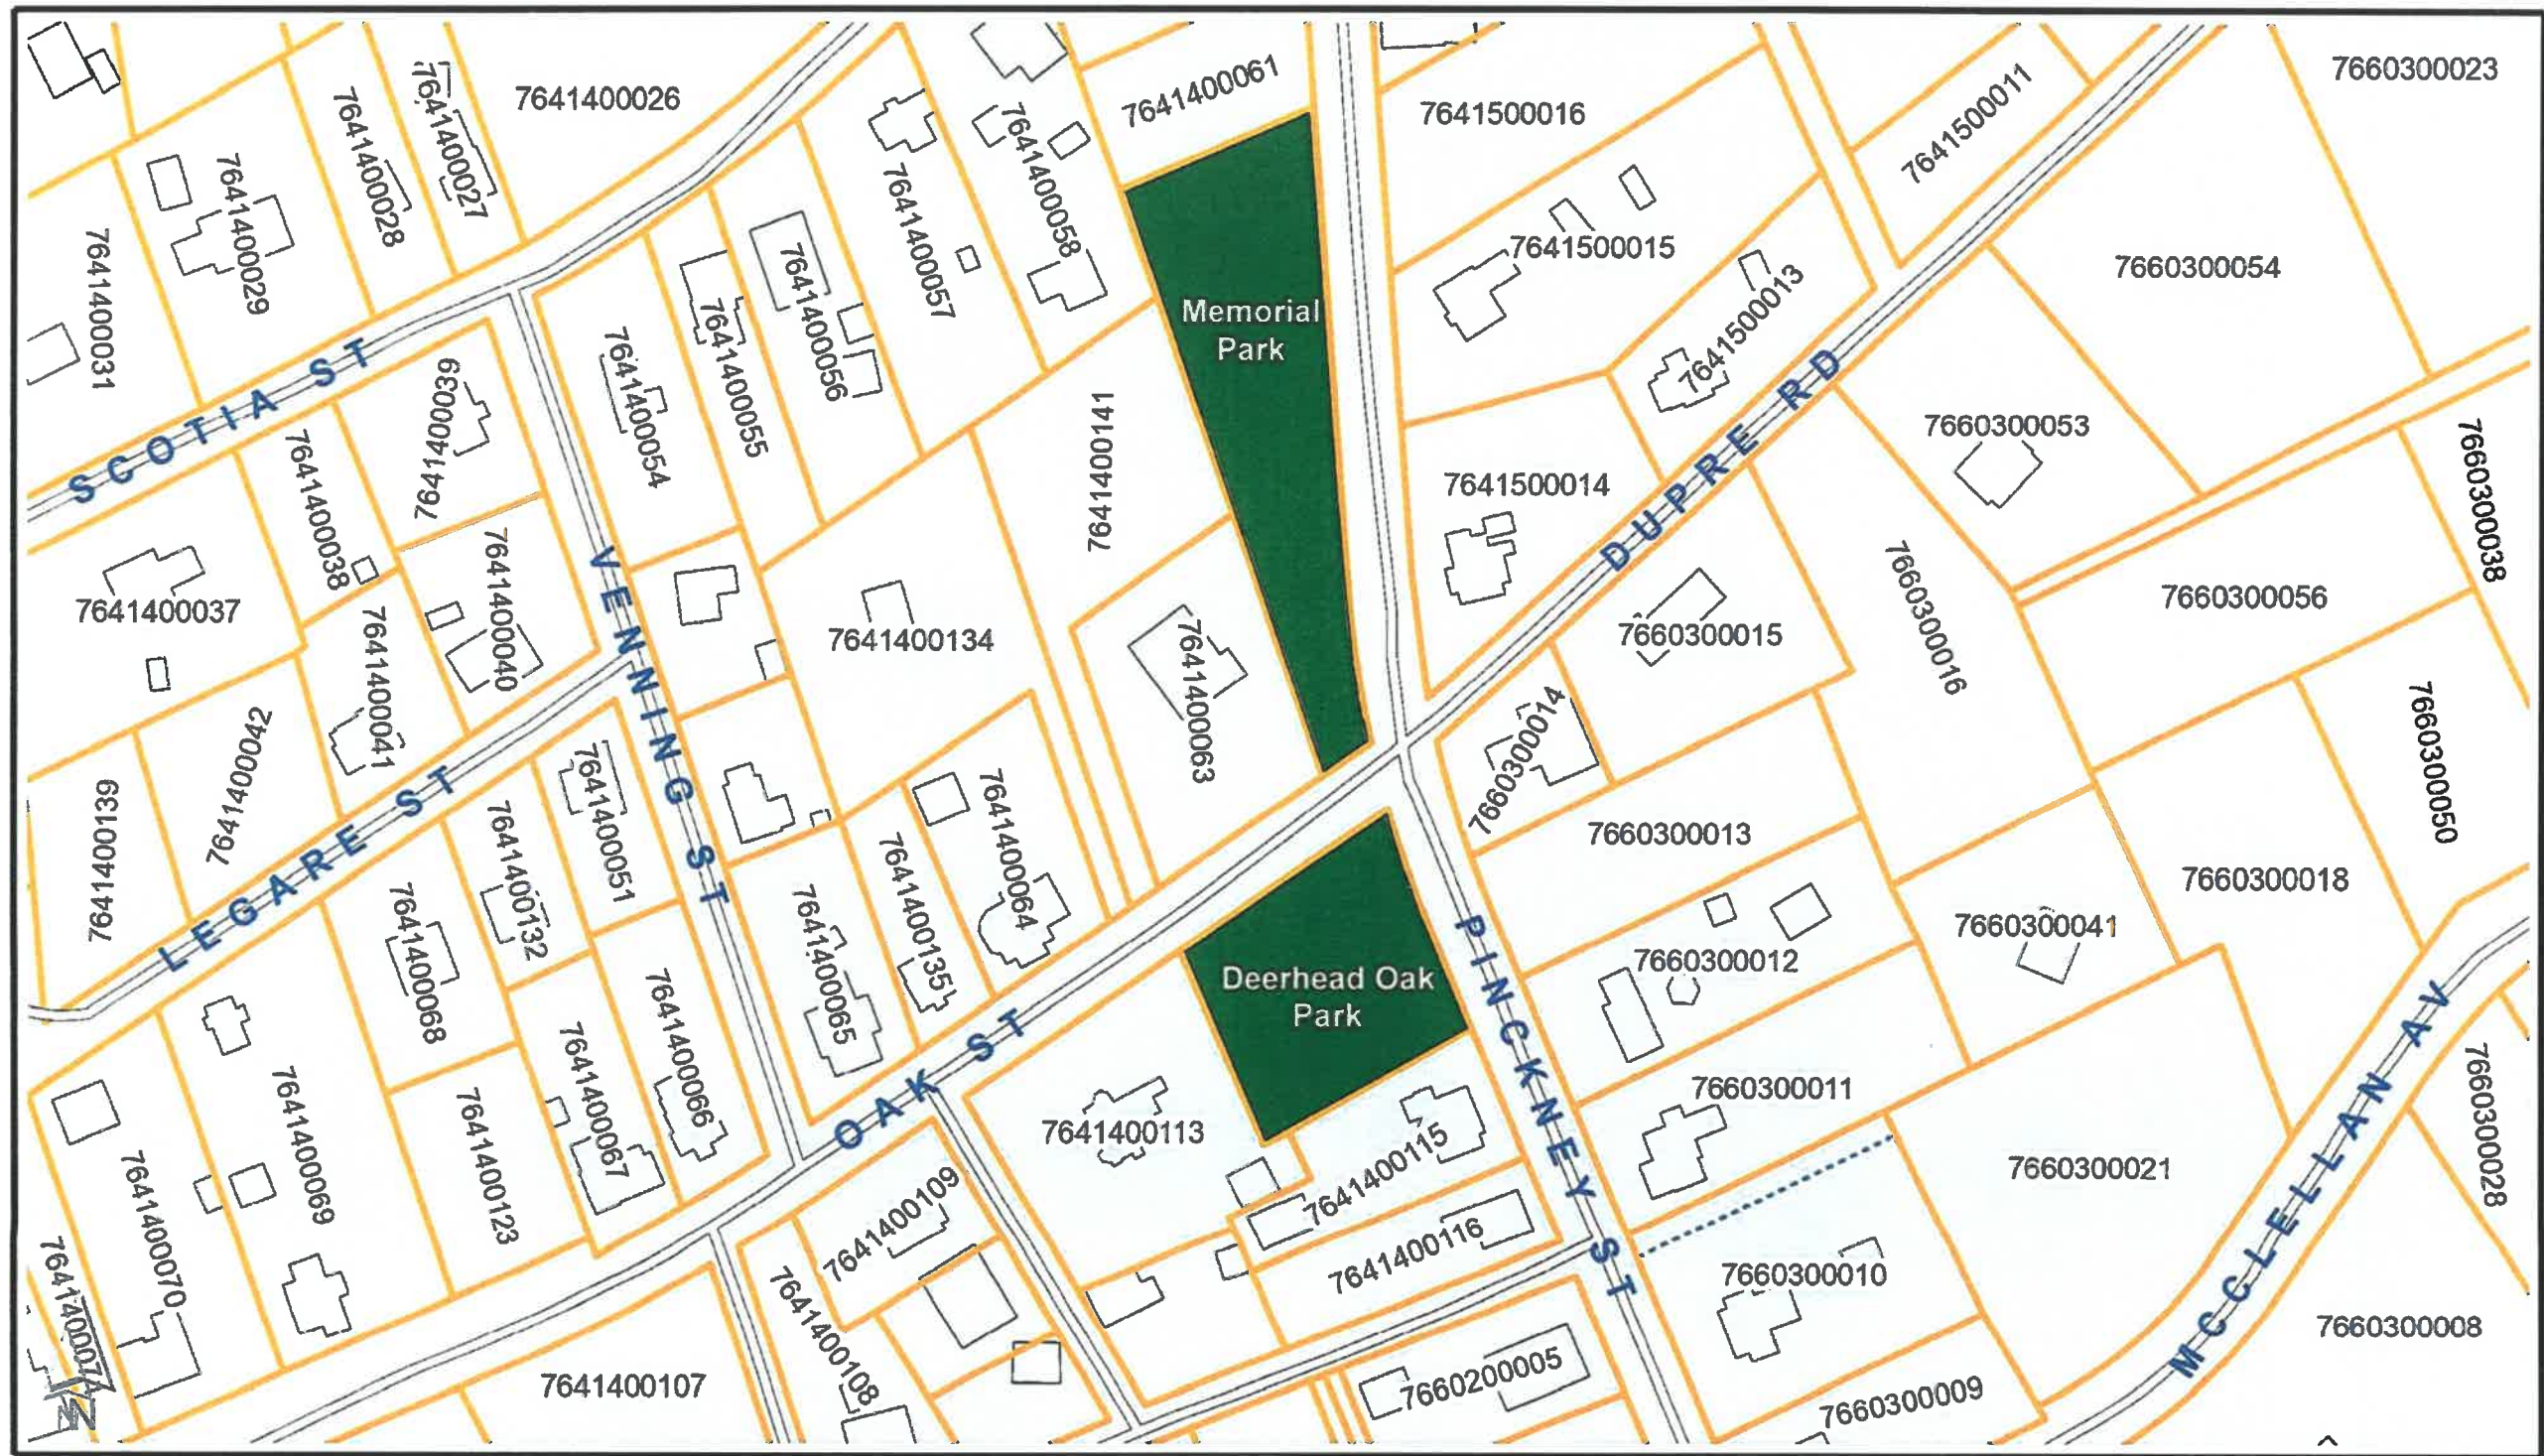

Author: Charleston County SC
Date: 3/10/2016

Dearhead Oak and Memorial Parks

Note: The Charleston County makes every effort possible to produce the most accurate information. The layers contained in the map service are for information purposes only. The Charleston County makes no warranty, express or implied, nor any guaranty as to the content, sequence, accuracy, timeliness or completeness of any of the information provided. The County explicitly disclaims all representations and warranties. The reader agrees to hold harmless the Charleston County for any cause of action and costs associated with any causes of action which may arise as a consequence of the County providing this information.

Author: Charleston County SC
Date: 3/7/2016

McClellanville Town Parking Lot

1 inch = 186 feet

Note: The Charleston County makes every effort possible to produce the most accurate information. The layers contained in the map service are for information purposes only. The Charleston County makes no warranty, express or implied, nor any guaranty as to the content, sequence, accuracy, timeliness or completeness of any of the information provided. The County explicitly disclaims all representations and warranties. The reader agrees to hold harmless the Charleston County for any cause of action and costs associated with any causes of action which may arise as a consequence of the County providing this information.