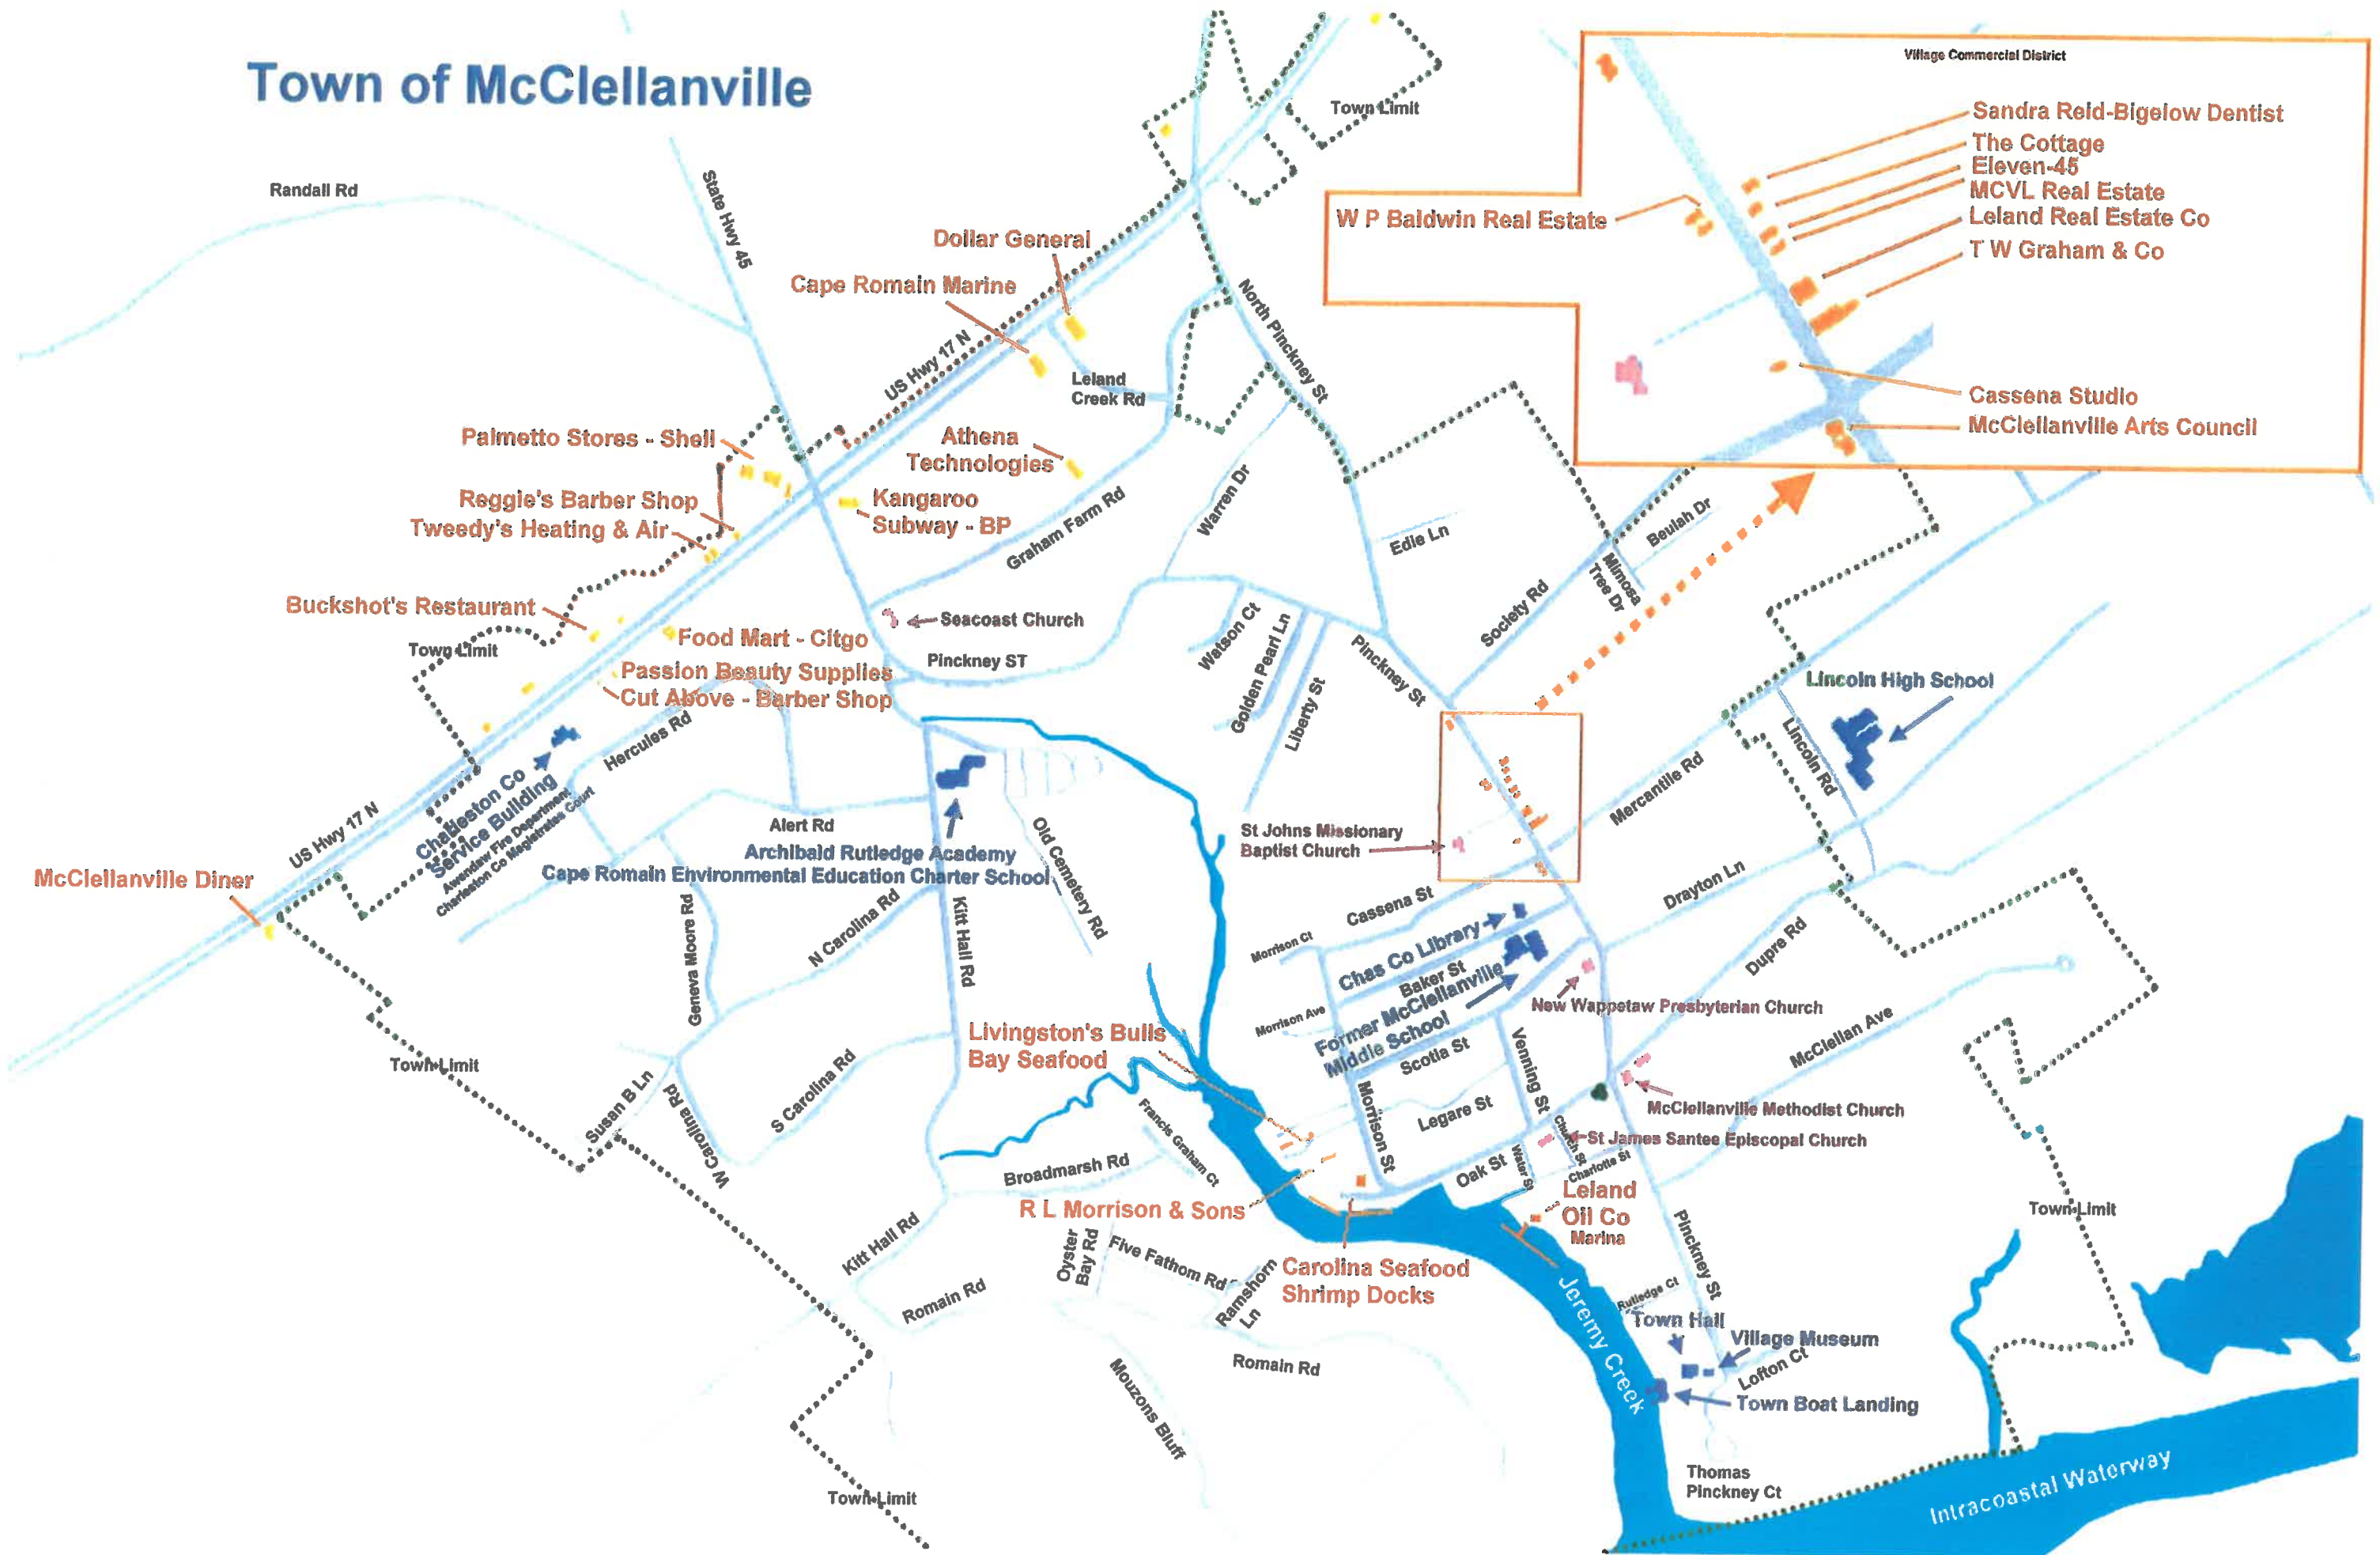

Town of McClellanville

W P Baldwin Real Estate

Village Commercial District

- Sandra Reid-Bigelow Dentist
- The Cottage
- Eleven-45
- MCVL Real Estate
- Leland Real Estate Co
- T W Graham & Co

- Cassena Studio
- McClellanville Arts Council

McClellanville Diner

- Palmetto Stores - Shell
- Reggie's Barber Shop
- Tweedy's Heating & Air

Buckshot's Restaurant

- Food Mart - Citgo
- Passion Beauty Supplies
- Cut Above - Barber Shop

Challeston Co Service Building
Aurora Fire Department
Charleston Co Magistrate Court

Cape Romain Environmental Education Charter School

Archibald Rutledge Academy

Livingston's Bulls
Bay Seafood

R L Morrison & Sons

Chas Co Library
Former McClellanville Middle School

Carolina Seafood
Shrimp Docks

Leland Oil Co
Marina

Lincoln High School

St Johns Missionary Baptist Church

New Wappetaw Presbyterian Church

McClellanville Methodist Church

St James Santee Episcopal Church

Town Hall

Village Museum

Town Boat Landing

Intracoastal Waterway