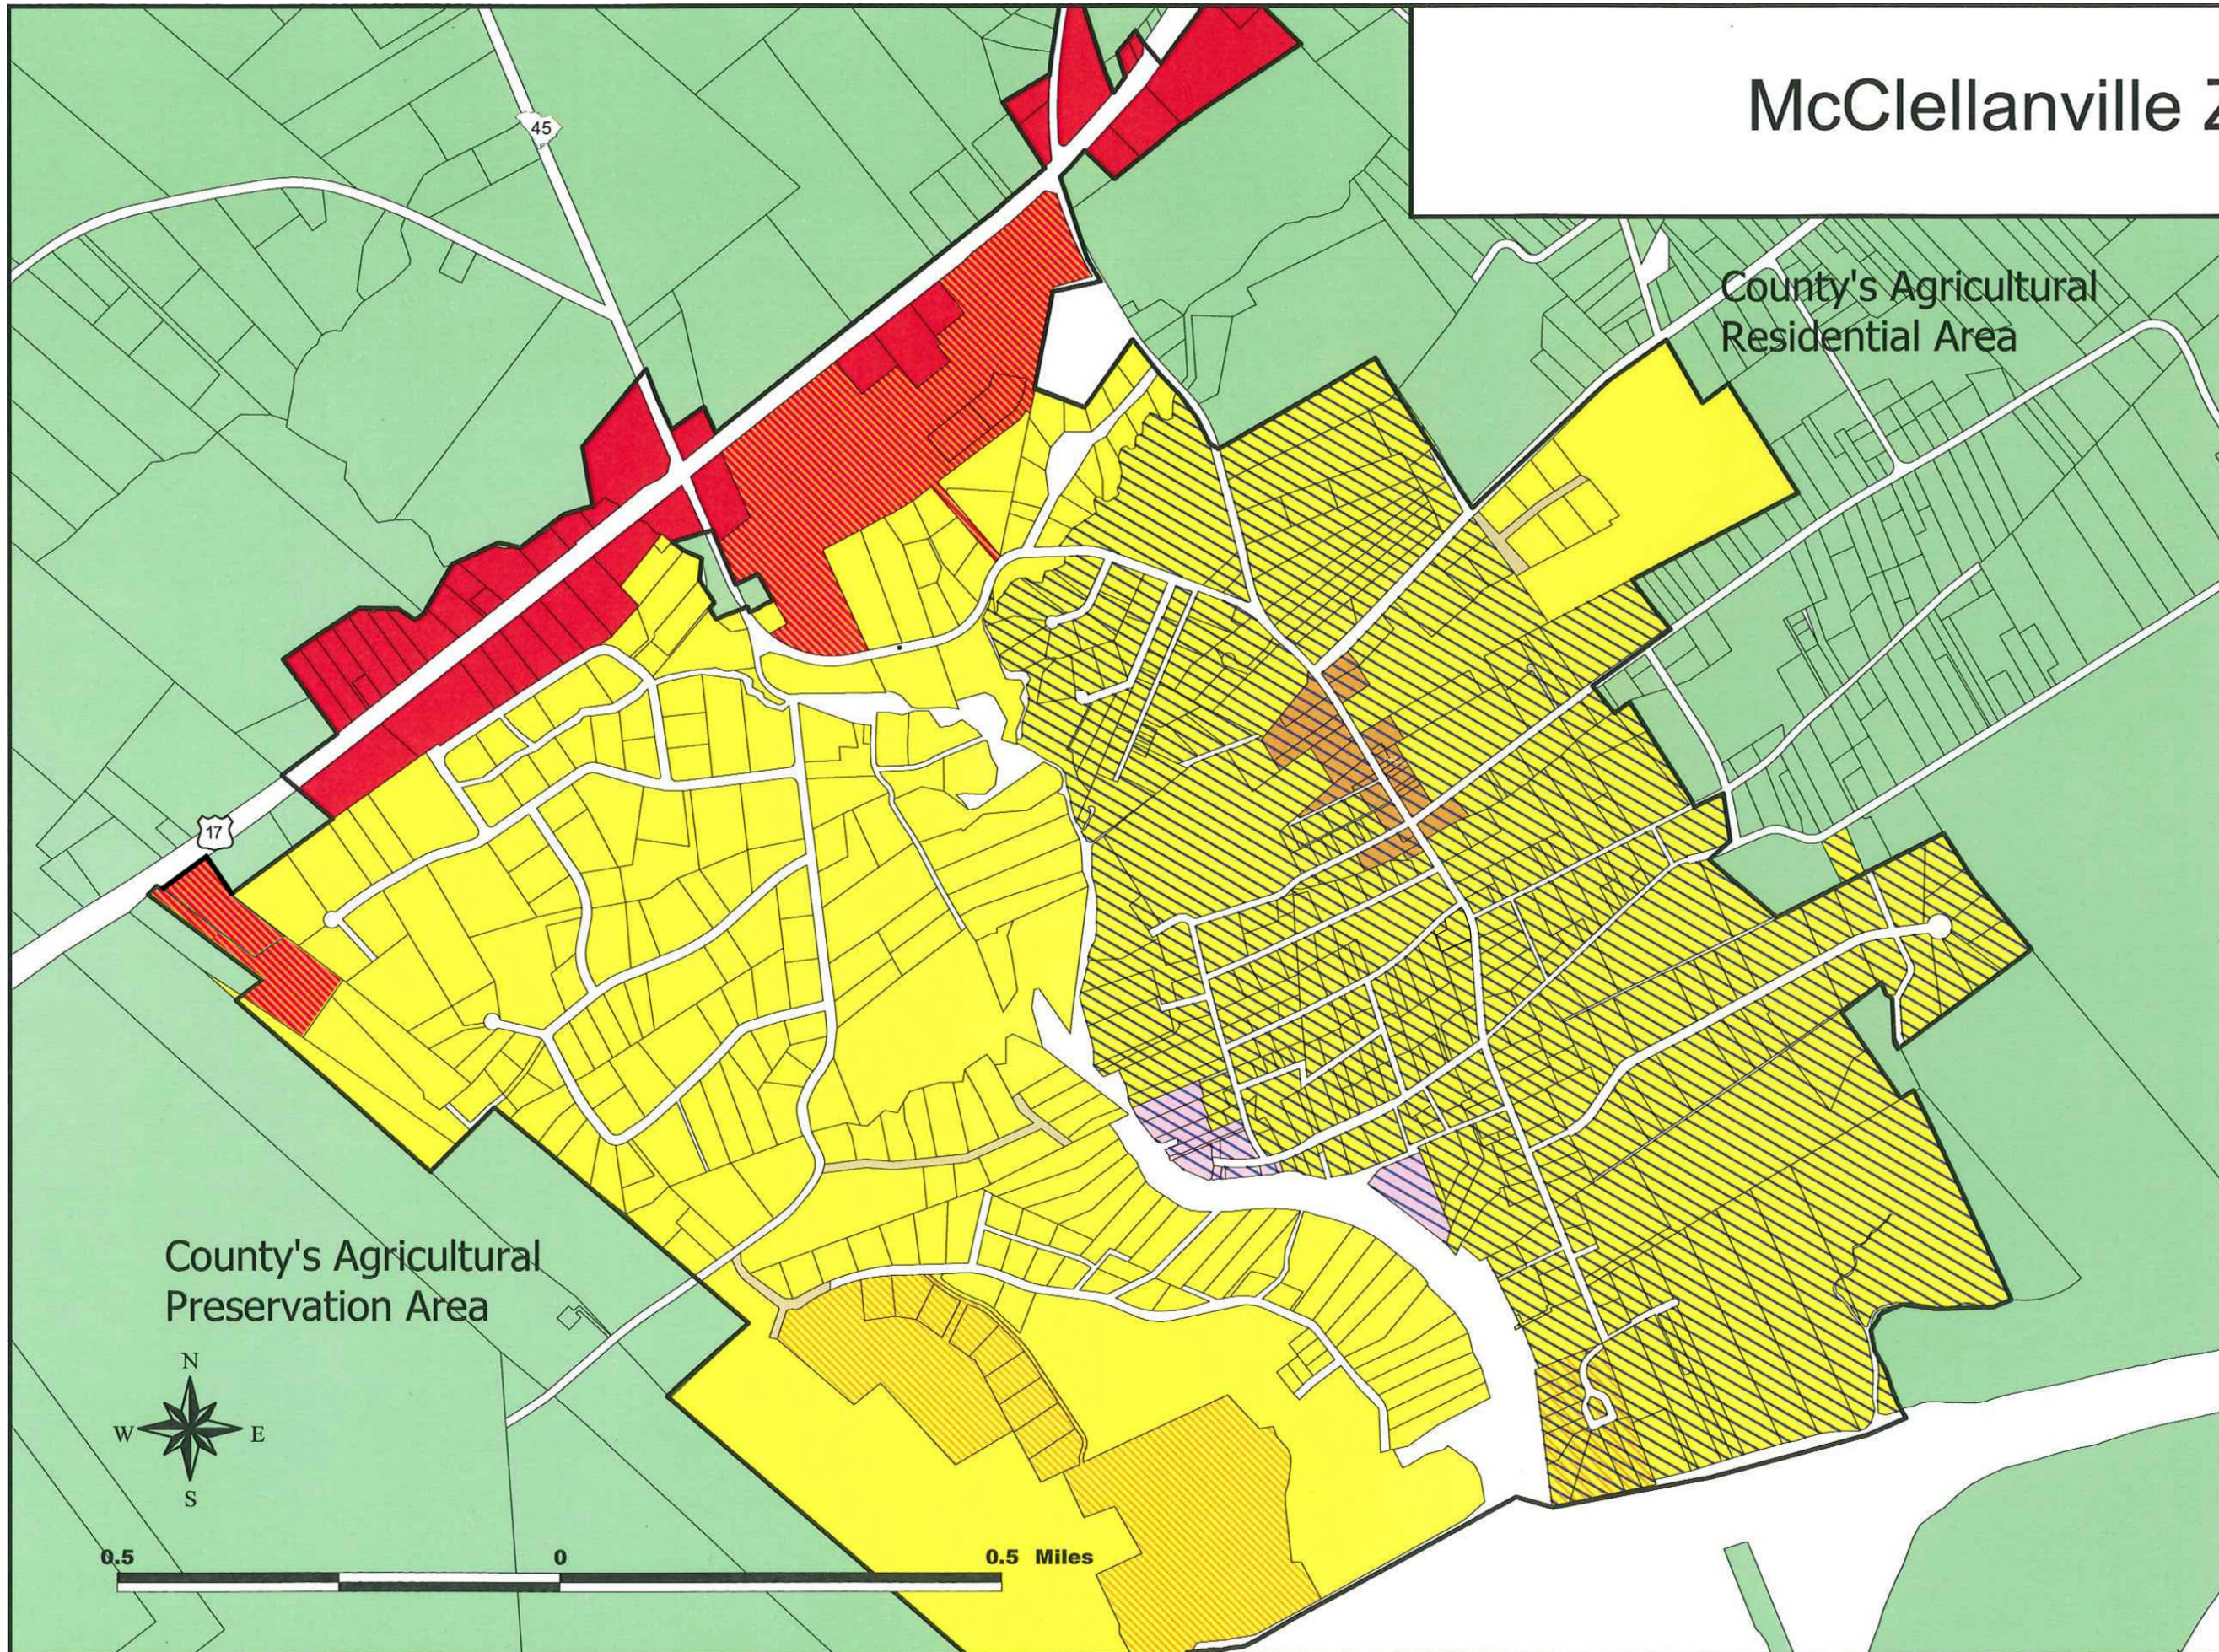

McClellanville Zoning

- Town Limits
- County Parcels

Base Zoning June 2007

- CLI
- HCD
- R
- R/PD
- ST
- VC

Applicable Zoning Overlays

- HD
- PD

Data Source: BCD COG 2007
 Charleston County Assessor's Office
 Date of Map Creation: June 2007
 v:/planning Services/Comprehensive Plan/
 McClellanville/Aprs/zoning.apr

Disclaimer: This map is a graphic representation of data obtained from various sources. All efforts have been made to warrant the accuracy of this map. However, the BCD Council of Governments disclaims all responsibility for the use of this map.